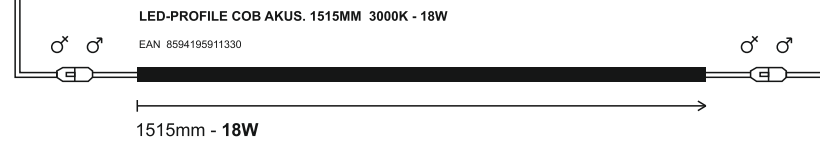

LED PROFILE COB AKUS 3000K + WIFI TUYA CONTROLLER

Akustic
LED PROFIL COB

3000K

LED CONTROLLER WIFI TUYA

EAN 8594195911262

Verbindungs KABEL 100CM

EAN 8594195911422

Verbindungs KABEL 200CM

EAN 8594195911446

EMPFOHLENE TRANSFORMATORBELASTUNG

TRANSFORMATOR 150W - LED PROFILE AKUS (max.11,5m)

EAN 8594195911248

TRANSFORMATOR 100W - LED PROFILE AKUS (max.8m)

EAN 8594195911248

TRANSFORMATOR 60W - LED PROFILE AKUS (max.4,5m)

EAN 8594195911248

TRANSFORMATOR 36W - LED PROFILE AKUS (max.2,5m)

EAN 8594195911248

Verbindungs KABEL 100CM

EAN 8594195911422

Verbindungs KABEL 200CM

EAN 8594195911446

YOUTUBE
MANUAL

LED-PROFILE COB AKUS. 515MM - 6W
3000K

+

LED-PROFILE COB AKUS. 1015MM - 12W
3000K

+

LED-PROFILE COB AKUS. 1515MM - 18W
3000K

+

LED-PROFILE COB AKUS. 2015MM - 24W
3000K

6W + 12W + 18W + 24W = 60W (TRANSFORMATOR 100W)

100W TRANSFORMATOR : 6 - 90W LED PROFILE AKUS

max. 8m LED PROFIL AKUS