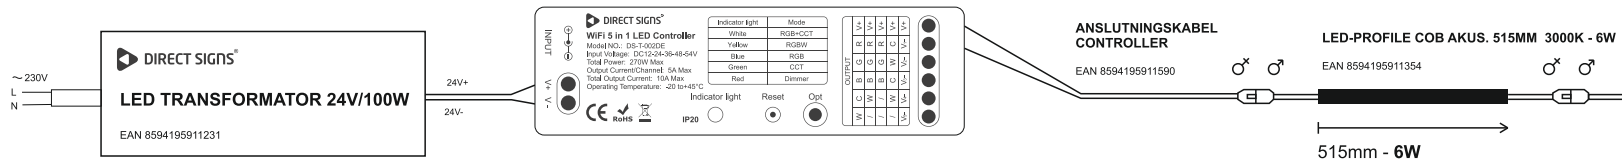

LED PROFILE COB AKUS 3000K + WIFI TUYA CONTROLLER

Akustic
LED PROFIL COB

3000K

LED CONTROLLER WIFI TUYA

EAN 8594195911262

Verbindungs KABEL 100CM

EAN 8594195911422

Verbindungs KABEL 200CM