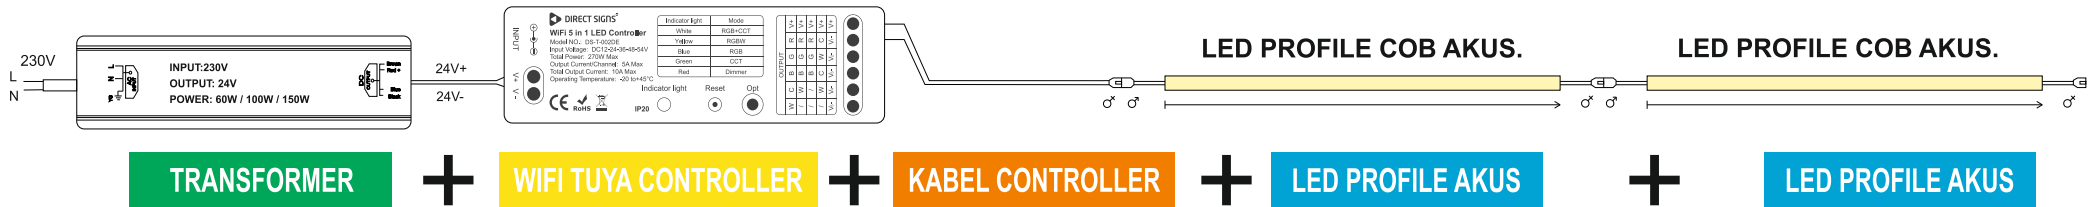

LED PROFILE COB AKUS 3000K + WIFI TUYA CONTROLLER