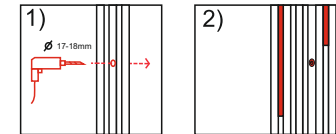

# LED PROFILE COB AKUS 3000K + LED AN-/AUSSCHALTER

TRANSFORMER + KABEL TRAFU + AN-/AUSSCHALTER + LED PROFILE AKUS + LED PROFILE AKUS

LED PROFILE AKUS.

EINFACHE MONTAGE

YOUTUBE MONTAGE

ON/OFF LED SWITCH SVART