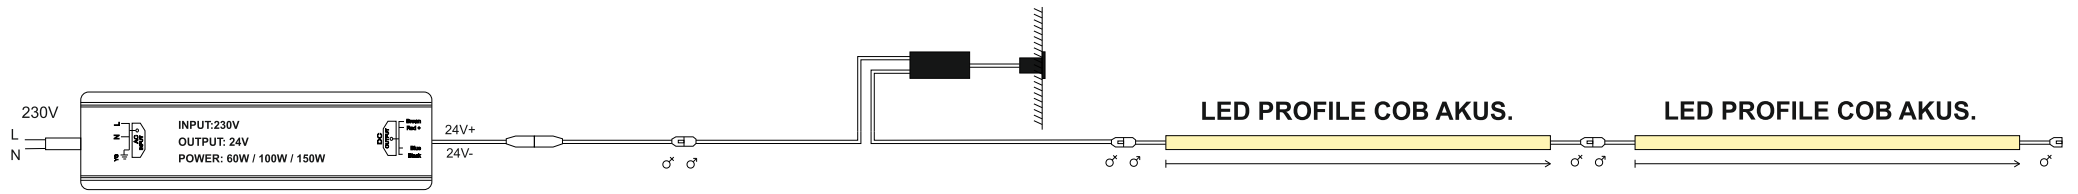

LED PROFILE COB AKUS 3000K + LED AN-/AUSSCHALTER