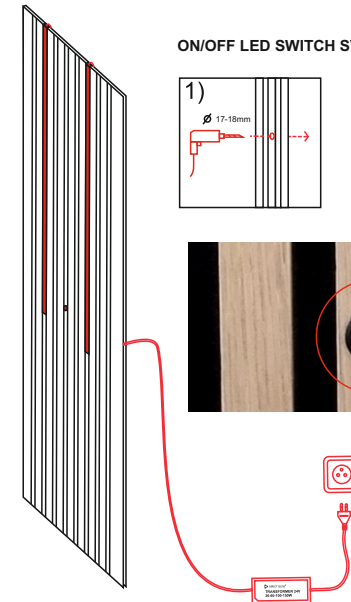

6W + 12W + 18W + 24W = 60W (TRANSFORMATOR 100W)

100W TRANSFORMATOR : 6 - 90W LED PROFIL AKUS

max. 8m LED PROFIL AKUS

# LED PROFILE COB AKUS 3000K + LED AN-/AUSSCHALTER

TRANSFORMER + KABEL TRAFU + AN-/AUSSCHALTER + LED PROFILE AKUS + LED PROFILE AKUS

LED PROFILE AKUS.

EINFACHE MONTAGE

YOUTUBE MONTAGE

ON/OFF LED SWITCH SVART