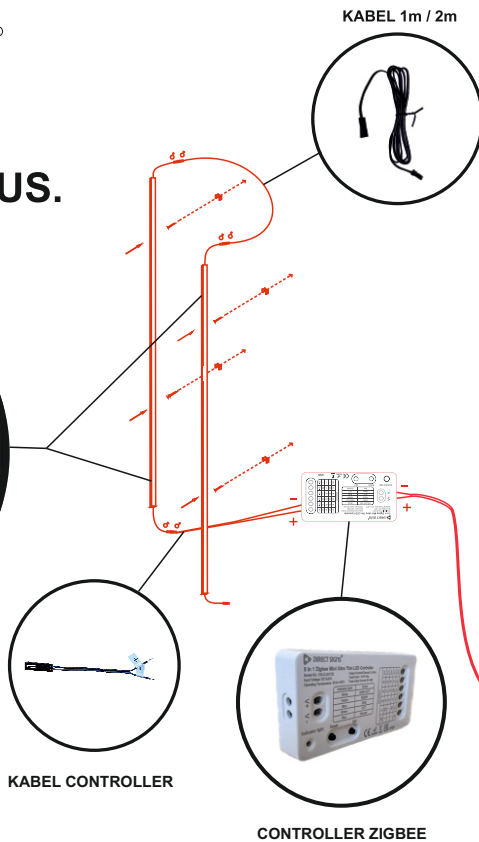

6W + 12W + 18W + 24W = 60W (TRANSFORMATOR 100W)

100W TRANSFORMATOR : 6 - 90W LED PROFILE AKUS

LED PROFILE COB AKUS 3000K + ZIGBEE CONTROLLER

LED PROFILE AKUS.

KABEL CONTROLLER

CONTROLLER ZIGBEE

EINFACHE MONTAGE

TRANSFORMER 24V

YOUTUBE
MONTAGE

Direct Signs Lichtleiste für Akustikpaneele

Akustic

LED PROFIL COB

DIRECTSIGNS.CZ/SUPPORT

VIDEO MANUAL

LED PROFIL