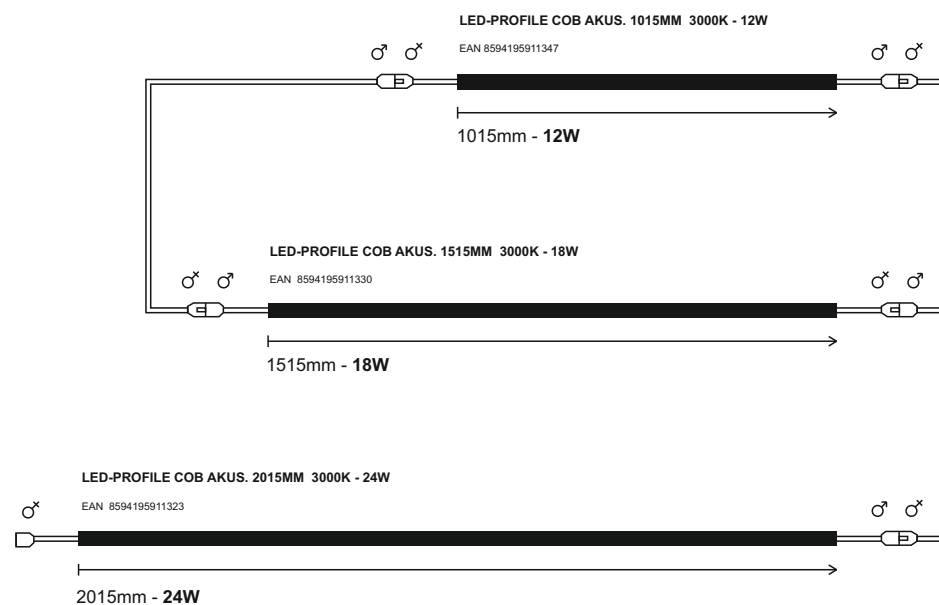

LED PROFILE COB AKUS 3000K + ZIGBEE CONTROLLER

Akustic
LED PROFIL COB

3000K

LED CONTROLLER ZIGBEE 3.0

EAN 8594195911255

Verbindungs KABEL 100CM

EAN 8594195911422

Verbindungs KABEL 200CM

EAN 8594195911446

EMPFOHLENE TRANSFORMATORBELASTUNG

TRANSFORMATOR 150W - LED PROFILE AKUS (max.11,5m)

EAN 8594195911248

TRANSFORMATOR 100W - LED PROFILE AKUS (max.8m)

EAN 8594195911248

TRANSFORMATOR 60W - LED PROFILE AKUS (max.4,5m)

EAN 8594195911248

TRANSFORMATOR 36W - LED PROFILE AKUS (max.2,5m)

EAN 8594195911248

Verbindungs KABEL 100CM

EAN 8594195911422

Verbindungs KABEL 200CM

EAN 8594195911446

YOUTUBE
MANUAL

BEISPIEL

LED-PROFILE COB AKUS. 515MM - 6W
3000K

+

LED-PROFILE COB AKUS. 1015MM - 12W
3000K

+

LED-PROFILE COB AKUS. 1515MM - 18W
3000K

+

LED-PROFILE COB AKUS. 2015MM - 24W
3000K

6W + 12W + 18W + 24W = 60W (TRANSFORMATOR 100W)

100W TRANSFORMATOR : 6 - 90W LED PROFILE AKUS