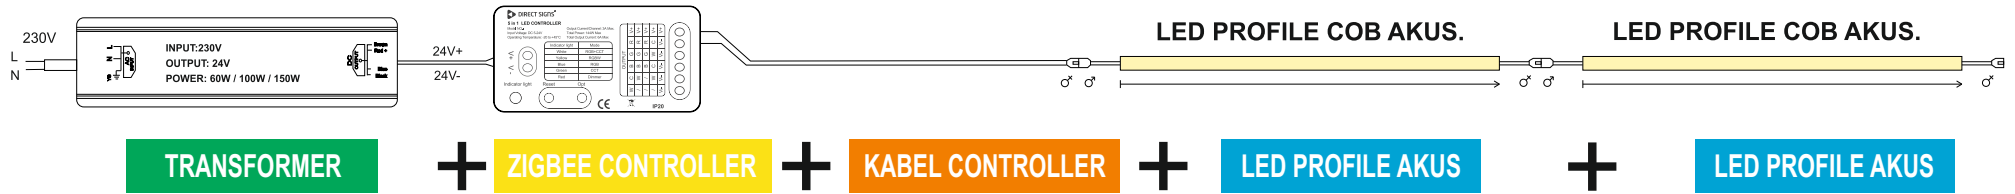

LED PROFILE COB AKUS 3000K + ZIGBEE CONTROLLER