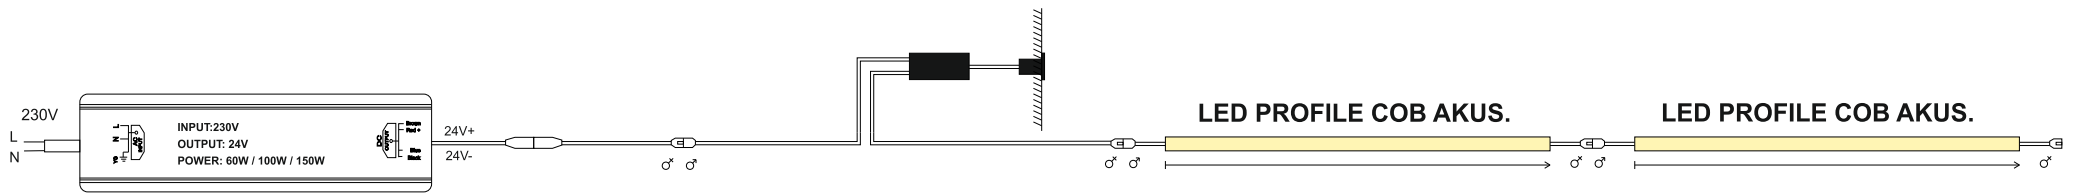

LED-PROFIL COB AKUS. 2015MM - 24W
3000K

6W + 12W + 18W + 24W = 60W (TRANSFORMATOR 100W)

100W TRANSFORMATOR : 6 - 90W LED PROFIL AKUS

max. 8m LED PROFIL AKUS

LED PROFILE COB AKUS 3000K + LED PIR SENSOR

TRANSFORMER