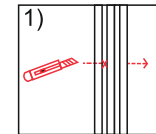

YOUTUBE
MONTAGE

PIR SENSOR CCT