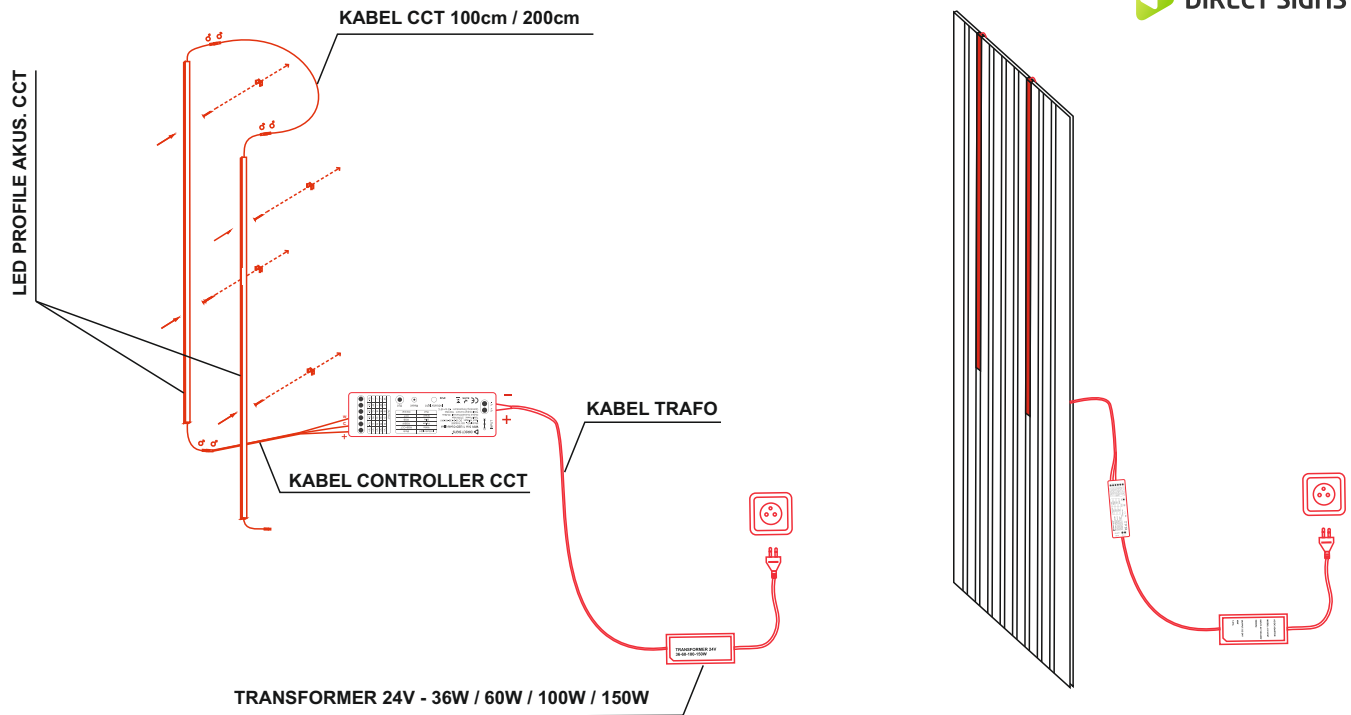

# LED PROFILE AKUS. TW / CCT - CONTROLLER WIFI TUYA

 DIRECT SIGNS