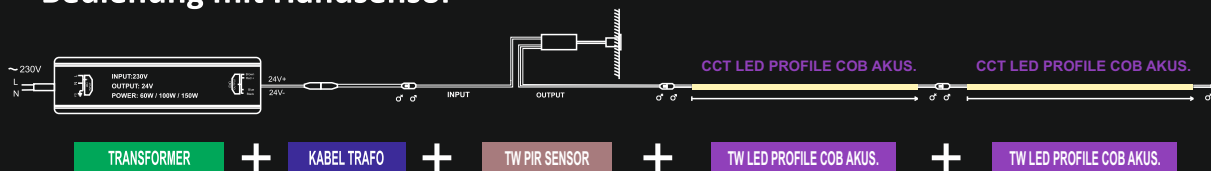

Bedienung mit Handsensor