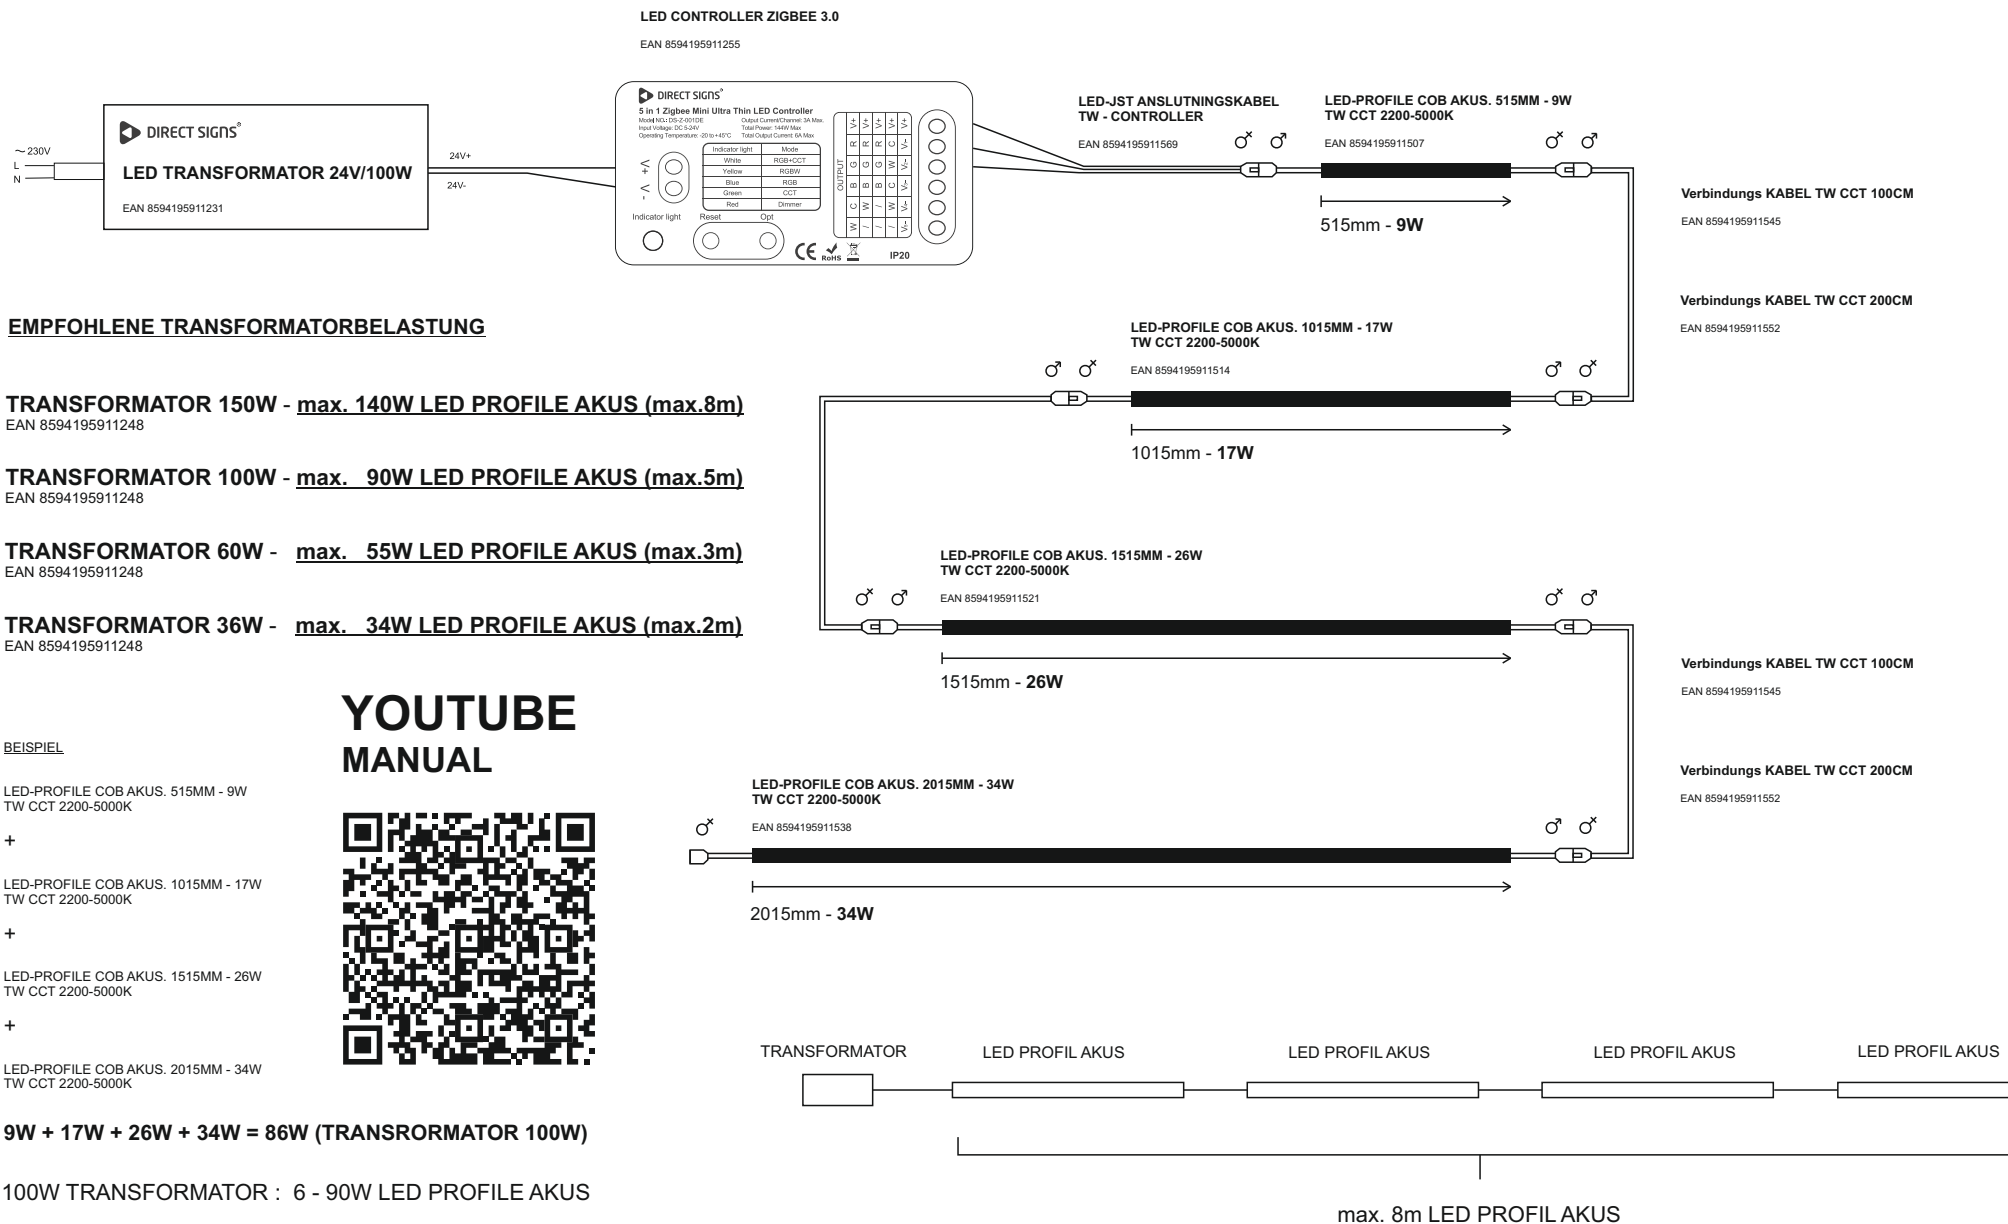

LED PROFILE AKUS TW CCT 2200-5000K + ZIGBEE CONTROLLER

2200K

5000K

Akustic
LED PROFIL COB