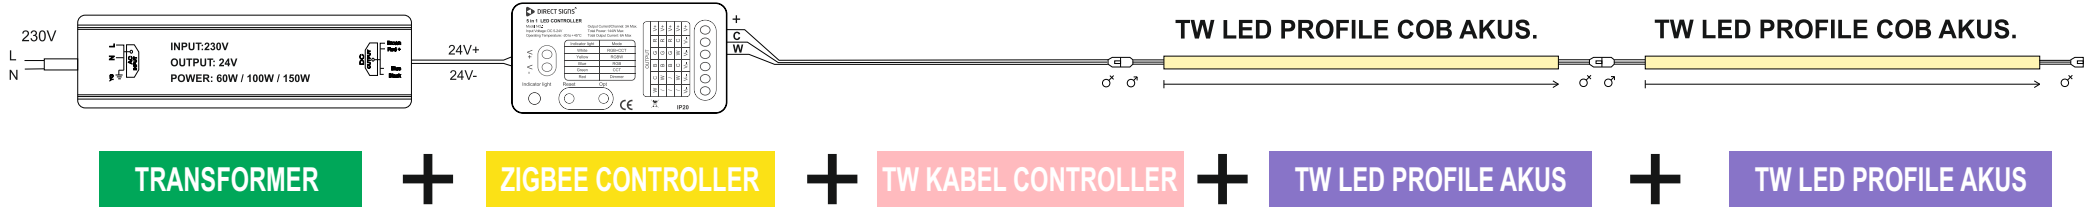

LED PROFILE AKUS TW CCT 2200-5000K + ZIGBEE CONTROLLER