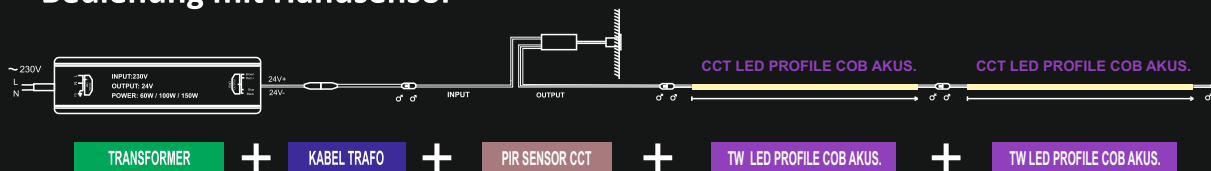

Bedienung mit Handsensor