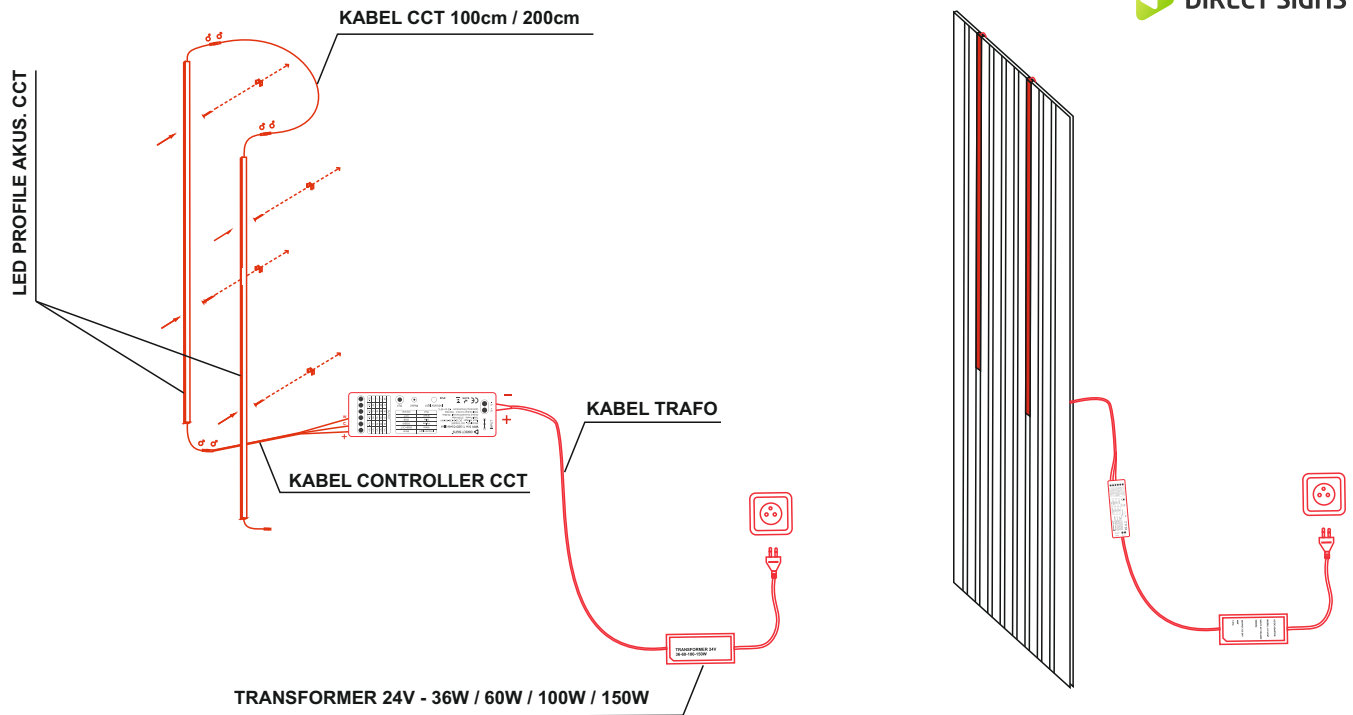

# LED PROFILE AKUS. TW / CCT - CONTROLLER WIFI TUYA

 DIRECT SIGNS