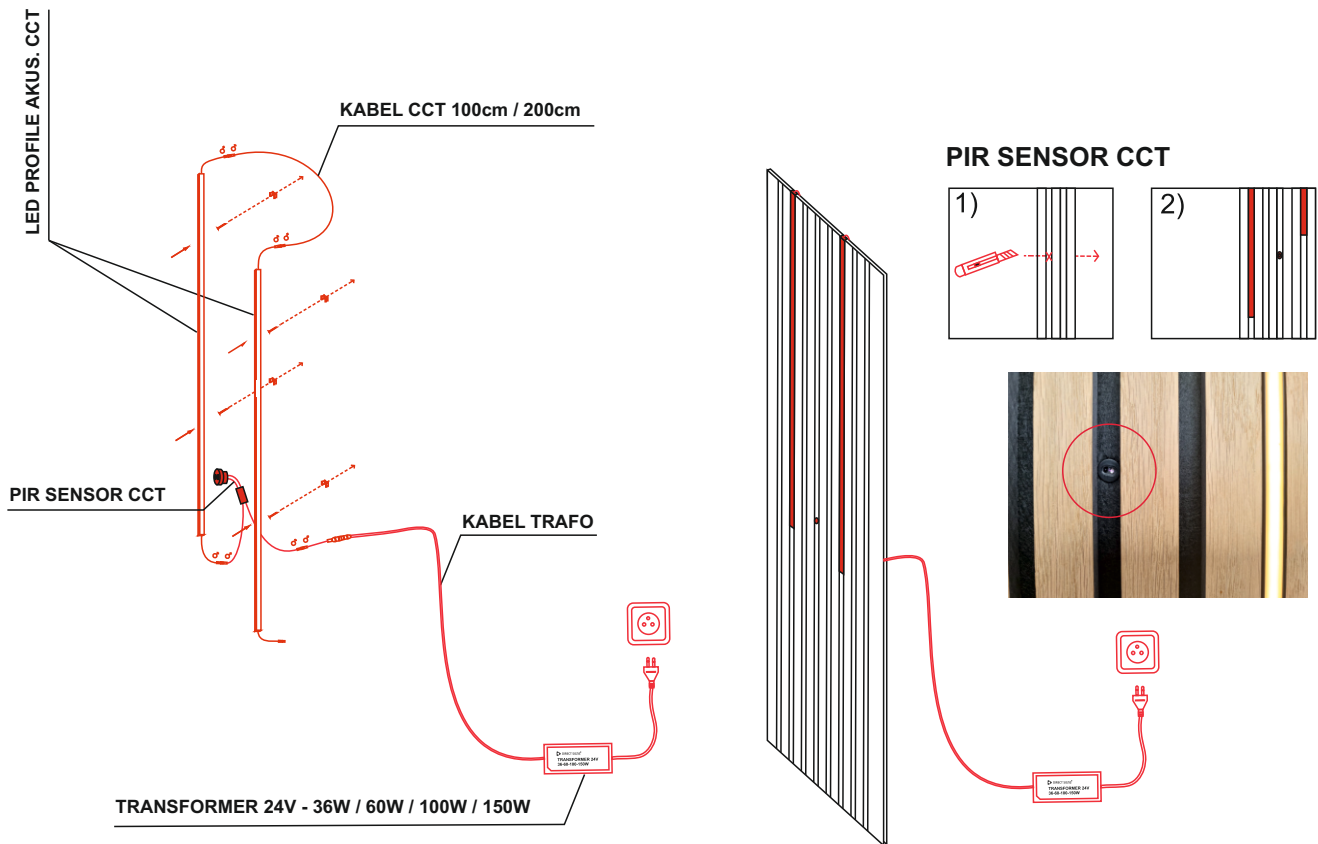

LED PROFILE AKUS. TW / CCT - PIR SENSOR TW / CCT