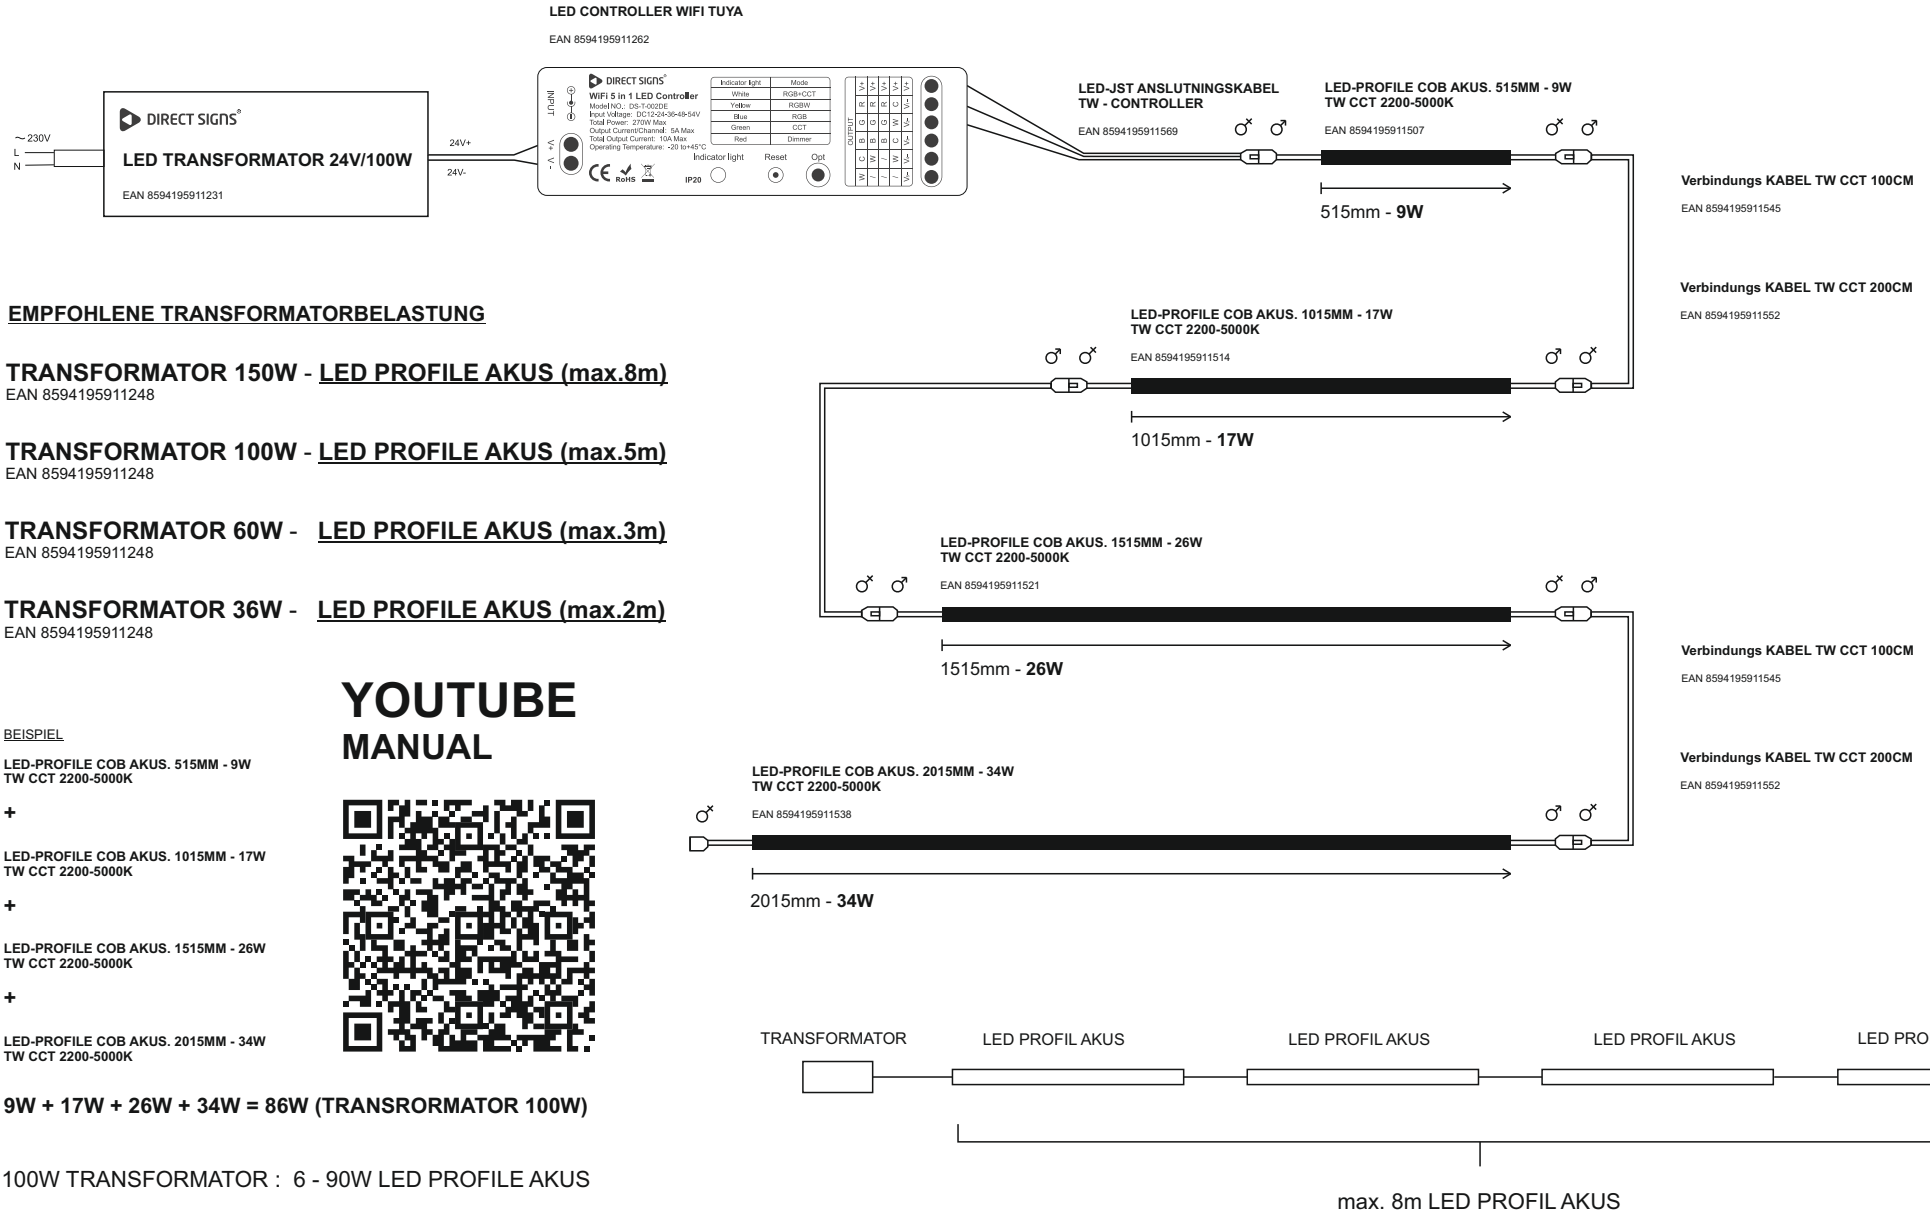

LED PROFILE AKUS TW CCT 2200-5000K + WIFI TUYA CONTROLLER

2200K

5000K

Akustic
LED PROFIL COB

EMPFOHLENE TRANSFORMATORBELASTUNG

TRANSFORMATOR 150W - LED PROFILE AKUS (max.8m)
EAN 8594195911248

TRANSFORMATOR 100W - LED PROFILE AKUS (max.5m)
EAN 8594195911248

TRANSFORMATOR 60W - LED PROFILE AKUS (max.3m)
EAN 8594195911248

TRANSFORMATOR 36W - LED PROFILE AKUS (max.2m)
EAN 8594195911248

BEISPIEL

LED-PROFILE COB AKUS. 515MM - 9W
TW CCT 2200-5000K

+

LED-PROFILE COB AKUS. 1015MM - 17W
TW CCT 2200-5000K

+

LED-PROFILE COB AKUS. 1515MM - 26W
TW CCT 2200-5000K

+

LED-PROFILE COB AKUS. 2015MM - 34W
TW CCT 2200-5000K

**YOUTUBE
MANUAL**