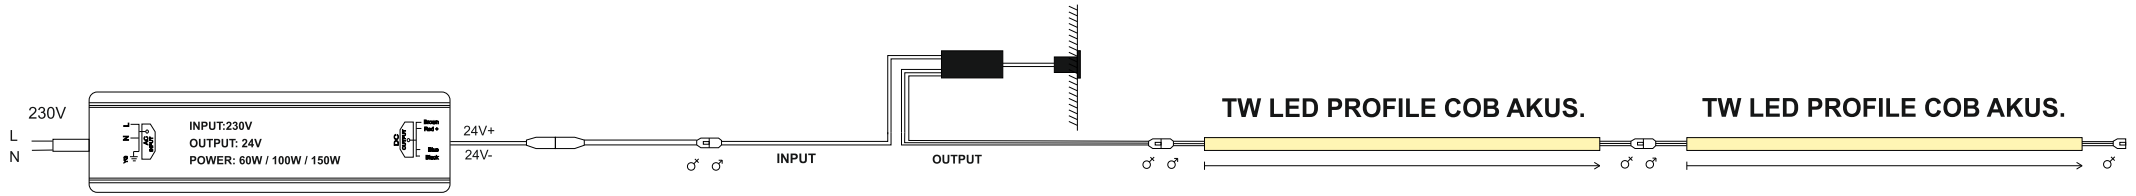

+

LED-PROFILE COB AKUS. 1015MM - 17W
TW CCT 2200-5000K

9W + 17W + 26W + 17W = 69W (TRANSFORMATOR 100W)

100W TRANSFORMATOR : 6 - 90W LED PROFILE AKUS

max. 8m LED PROFIL AKUS

LED PROFILE AKUS TW CCT 2200-5000K + LED PIR SENSOR TW CCT