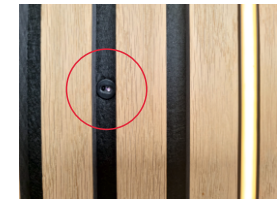

YOUTUBE
MONTAGE

PIR SENSOR CCT