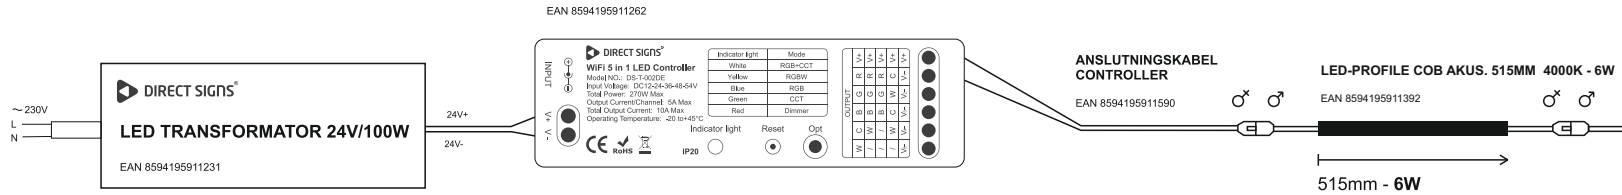

LED PROFILE COB AKUS 4000K + CONTROLLER WIFI TUYA

Akustic
LED PROFIL COB

4000K

Verbindungs KABEL 100CM
EAN 8594195911422

Verbindungs KABEL 200CM
EAN 8594195911446

EMPFOHLENE TRANSFORMATORBELASTUNG

TRANSFORMATOR 150W - LED PROFILE AKUS (max.11,5m)
EAN 8594195911248

TRANSFORMATOR 100W - LED PROFILE AKUS (max.8m)
EAN 8594195911248

TRANSFORMATOR 60W - LED PROFILE AKUS (max.4,5m)
EAN 8594195911248

TRANSFORMATOR 36W - LED PROFILE AKUS (max.2,5m)
EAN 8594195911248