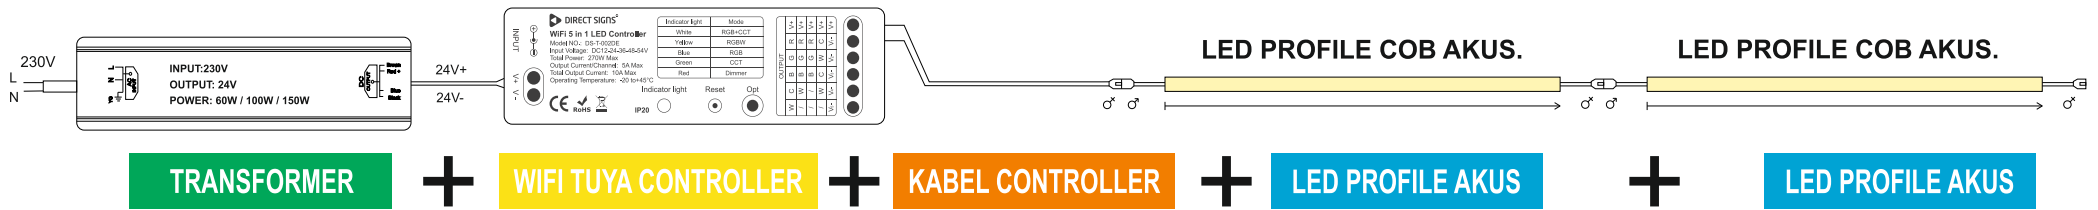

LED-PROFILE COB AKUS. 2015MM - 24W
3000K

6W + 12W + 18W + 24W = 60W (TRANSFORMATOR 100W)

100W TRANSFORMATOR : 6 - 90W LED PROFILE AKUS

max. 8m LED PROFIL AKUS

LED PROFILE COB AKUS 4000K + CONTROLLER WIFI TUYA