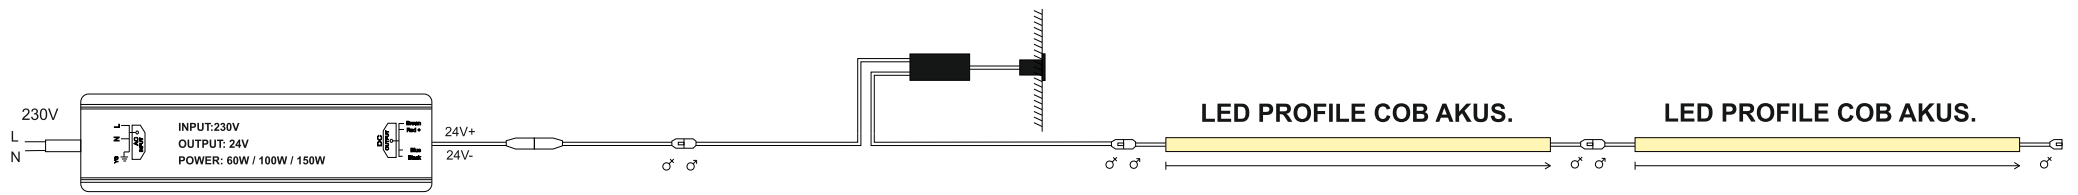

LED PROFILE COB AKUS 4000K + LED AN-/AUSSCHALTER