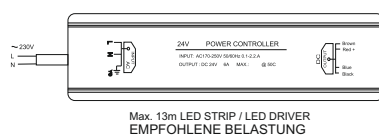

TRANSFORMATOR 60W

EAN 8594195911224

LED TRANSFORMATOR 100W - 24V