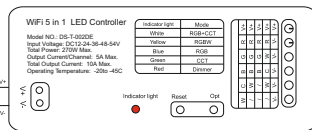

LED CONTROLLER WIFI TUYA

LED BAND - 4,8W / 24V (1m)

Max. 6.5m LED BAND TYPE S
EMPFOHLENE BELASTUNG

TRANSFORMATOR 36W

EAN 8594195911217

LED TRANSFORMATOR 60W - 24V

LED CONTROLLER WIFI TUYA

LED BAND - 4,8W / 24V (1m)