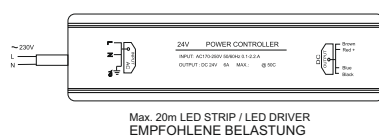

LED CONTROLLER WIFI TUYA

LED BAND RGB - 7W / 24V (1m)

TRANSFORMATOR 100W

EAN 8594195911231

LED TRANSFORMATOR 150W - 24V

LED CONTROLLER WIFI TUYA

LED BAND RGB - 7W / 24V (1m)

TRANSFORMATOR 150W