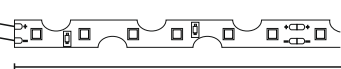

Max. 5.5m LED BAND TYPE S
EMPFOHLENE BELASTUNG

TRANSFORMATOR 60W

EAN 8594195911224

LED TRANSFORMATOR 100W - 24V

LED CONTROLLER WIFI TUYA

LED BAND - 4,8W / 24V (1m)