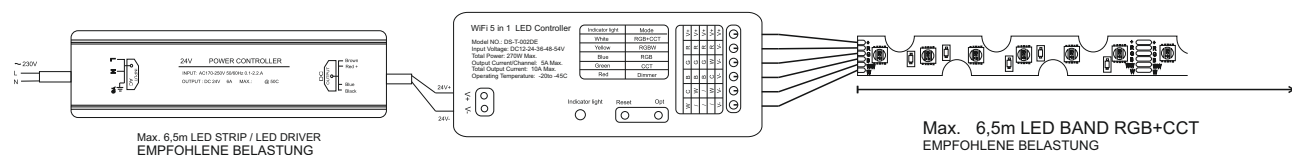

LED CONTROLLER WIFI TUYA

LED BAND RGB CCT - 20W / 24V (1m)

TRANSFORMATOR 100W

EAN 8594195911231

LED TRANSFORMATOR 150W - 24V

LED CONTROLLER WIFI TUYA

LED BAND RGB CCT - 20W / 24V (1m)

TRANSFORMATOR 150W