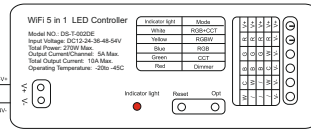

LED CONTROLLER WIFI TUYA