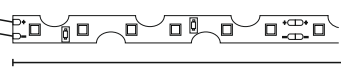

Max. 5.5m LED BAND TYPE S
EMPFOHLENE BELASTUNG

TRANSFORMATOR 60W

EAN 8594195911224

LED TRANSFORMATOR 100W - 24V

LED CONTROLLER WIFI TUYA

LED BAND - 4,8W / 24V (1m)

Max. 6m LED BAND TYPE S
EMPFOHLENE BELASTUNG