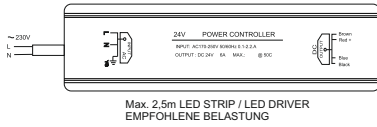

LED BAND COB 12W / 24V - 3000K

EAN 8594195911101

4000K

EAN 8594195911118

6500K

EAN 8594195911125

LED TRANSFORMATOR 36W - 24V