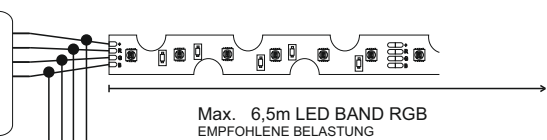

LED BAND RGB - 7W / 24V (1m)