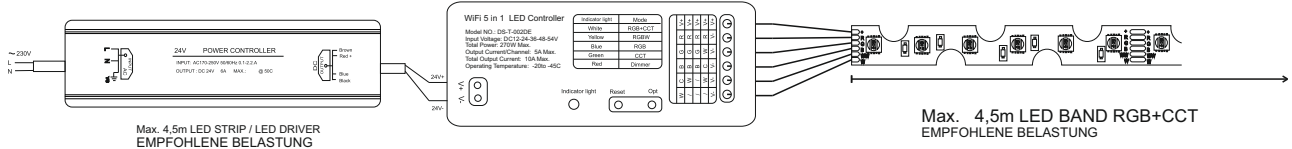

TRANSFORMATOR 60W

EAN 8594195911224

LED TRANSFORMATOR 100W - 24V

LED CONTROLLER WIFI TUYA

LED BAND RGB CCT - 20W / 24V (1m)