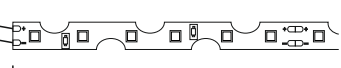

Max. 6m LED BAND TYPE S
EMPFOHLENE BELASTUNG

Max. 6m LED BAND TYPE S
EMPFOHLENE BELASTUNG

TRANSFORMATOR 100W

EAN 8594195911231

LED TRANSFORMATOR 150W - 24V

LED CONTROLLER WIFI TUYA

1m LED BAND - 4,8W / 24V

Max. 7m LED BAND TYPE S
EMPFOHLENE BELASTUNG