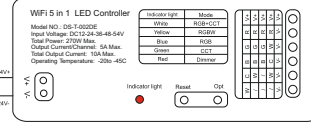

LED CONTROLLER WIFI TUYA