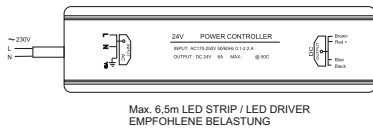

LED CONTROLLER WIFI TUYA

LED BAND - 4,8W / 24V (1m)

Max. 6.5m LED BAND TYPE S
EMPFOHLENE BELASTUNG

TRANSFORMATOR 36W

EAN 8594195911217

LED TRANSFORMATOR 60W - 24V

LED CONTROLLER WIFI TUYA

LED BAND - 4,8W / 24V (1m)