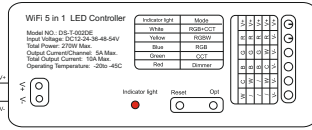

LED CONTROLLER WIFI TUYA

LED BAND - 4,8W / 24V (1m)

Max. 6.5m LED BAND TYPE S
EMPFOHLENE BELASTUNG

TRANSFORMATOR 36W

EAN 8594195911217

LED TRANSFORMATOR 60W - 24V

LED CONTROLLER WIFI TUYA

LED BAND - 4,8W / 24V (1m)