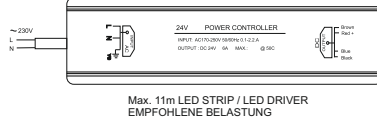

LED TRANSFORMATOR 150W - 24V