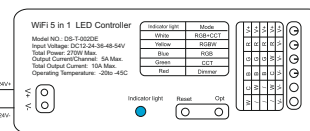

LED CONTROLLER WIFI TUYA