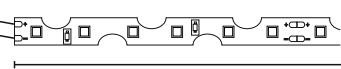

EAN 8594195911262

LED BAND 4,8W / 24V - 3000K

EAN 8594195911040

4000K

EAN 8594195911057

6500K

EAN 8594195911064

LED TRANSFORMATOR 36W - 24V

LED CONTROLLER WIFI TUYA

LED BAND - 4,8W / 24V (1m)

Max. 6.5m LED BAND TYPE S
EMPFOHLENE BELASTUNG

TRANSFORMATOR 36W

EAN 8594195911217

LED TRANSFORMATOR 60W - 24V

LED CONTROLLER WIFI TUYA

LED BAND - 4,8W / 24V (1m)