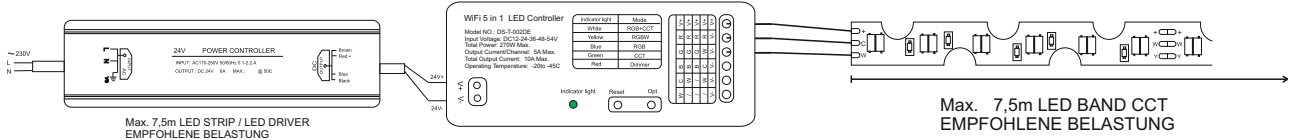

LED TRANSFORMATOR 100W - 24V

LED CONTROLLER WIFI TUYA

LED BAND CCT - 12W / 24V (1m)

TRANSFORMATOR 100W

EAN 8594195911231