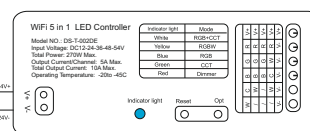

LED CONTROLLER WIFI TUYA