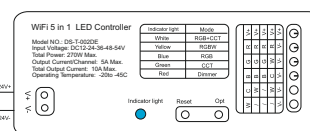

LED CONTROLLER WIFI TUYA

LED BAND RGB - 7W / 24V (1m)

TRANSFORMATOR 100W

EAN 8594195911231

LED TRANSFORMATOR 150W - 24V

LED CONTROLLER WIFI TUYA

LED BAND RGB - 7W / 24V (1m)

TRANSFORMATOR 150W