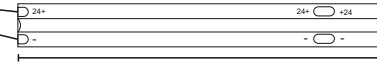

1m LED BAND COB - 12W / 24V (1m)

Max. 7,5m LED BAND COB
EMPFOHLENE BELASTUNG

TRANSFORMATOR 100W

EAN 8594195911231