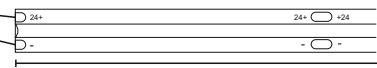

1m LED BAND COB - 12W / 24V (1m)

Max. 4,5m LED BAND COB
EMPFOHLENE BELASTUNG

TRANSFORMATOR 60W

EAN 8594195911224