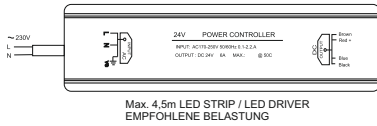

LED TRANSFORMATOR 60W - 24V