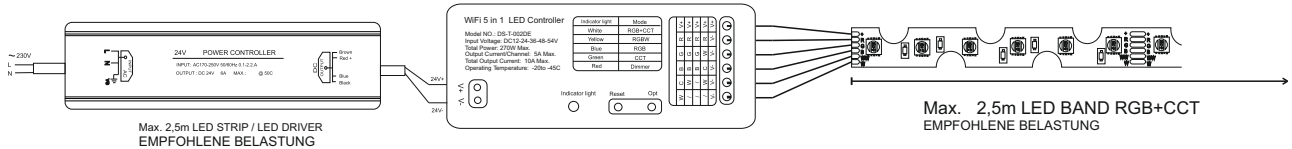

TRANSFORMATOR 36W

EAN 8594195911217

LED TRANSFORMATOR 60W - 24V

LED CONTROLLER WIFI TUYA

LED BAND RGB CCT - 20W / 24V (1m)