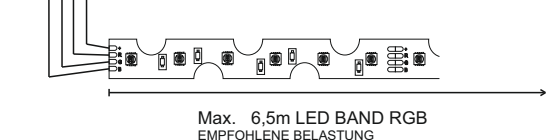

LED CONTROLLER WIFI TUYA

EAN 8594195911262

MANUAL
YOUTUBE