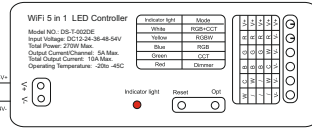

Max. 5.5m LED BAND TYPE S
EMPFOHLENE BELASTUNG

TRANSFORMATOR 60W

EAN 8594195911224

LED TRANSFORMATOR 100W - 24V

LED CONTROLLER WIFI TUYA

LED BAND - 4,8W / 24V (1m)

Max. 6m LED BAND TYPE S
EMPFOHLENE BELASTUNG