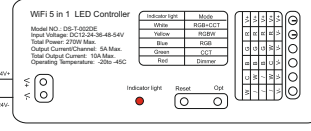

LED CONTROLLER WIFI TUYA