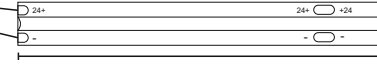

1m LED BAND COB - 12W / 24V (1m)

Max. 5,5m LED BAND COB
EMPFOHLENE BELASTUNG

TRANSFORMATOR 150W

EAN 8594195911248

MANUAL
YOUTUBE