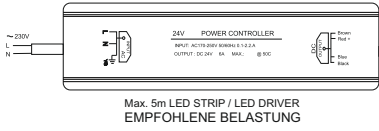

LED CONTROLLER WIFI TUYA

EAN 8594195911262

MANUAL
YOUTUBE

LED BAND RGB 7W / 24V - S TYPE

EAN 8594195911132

LED TRANSFORMATOR 36W - 24V

LED CONTROLLER WIFI TUYA

LED BAND RGB - 7W / 24V (1m)