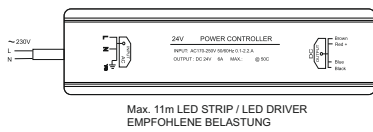

LED CONTROLLER WIFI TUYA

LED BAND - 4,8W / 24V (1m)

Max. 6.5m LED BAND TYPE S
EMPFOHLENE BELASTUNG

TRANSFORMATOR 36W

EAN 8594195911217

LED TRANSFORMATOR 60W - 24V

LED CONTROLLER WIFI TUYA

LED BAND - 4,8W / 24V (1m)