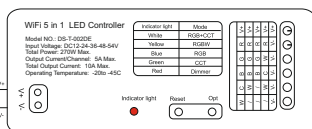

Max. 6m LED BAND TYPE S
EMPFOHLENE BELASTUNG

Max. 6m LED BAND TYPE S
EMPFOHLENE BELASTUNG

TRANSFORMATOR 100W

EAN 8594195911231

LED TRANSFORMATOR 150W - 24V

LED CONTROLLER WIFI TUYA

1m LED BAND - 4,8W / 24V

Max. 7m LED BAND TYPE S
EMPFOHLENE BELASTUNG