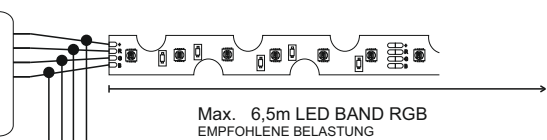

LED CONTROLLER WIFI TUYA

LED BAND RGB - 7W / 24V (1m)

TRANSFORMATOR 100W

EAN 8594195911231

LED TRANSFORMATOR 150W - 24V

LED CONTROLLER WIFI TUYA

LED BAND RGB - 7W / 24V (1m)

TRANSFORMATOR 150W