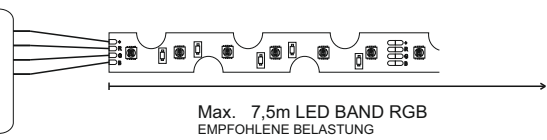

LED BAND RGB - 7W / 24V (1m)