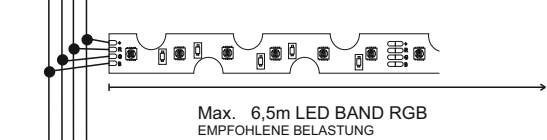

LED CONTROLLER WIFI TUYA

EAN 8594195911262

MANUAL
YOUTUBE