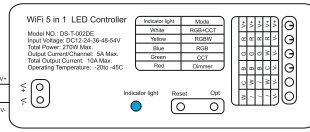

LED CONTROLLER WIFI TUYA

EAN 8594195911262

MANUAL
YOUTUBE

LED BAND RGB 7W / 24V - S TYPE

EAN 8594195911132

LED TRANSFORMATOR 36W - 24V

LED CONTROLLER WIFI TUYA

LED BAND RGB - 7W / 24V (1m)