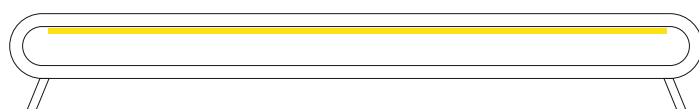

EAN 8594195911248

LED CONTROLLER WIFI TUYA

EAN 8594195911262

MANUAL
YOUTUBE

BAUHAUS.INFO

SMART LED

Direct signs s.r.o.
Kaštanová 5, 620 00 Brno, Czechia
info@directsigns.cz
directsigns.cz/support

CONTROLLER WIFI