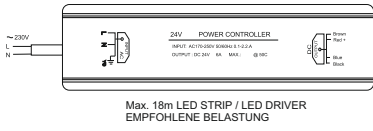

Max. 5.5m LED BAND TYPE S
EMPFOHLENE BELASTUNG

TRANSFORMATOR 60W

EAN 8594195911224

LED TRANSFORMATOR 100W - 24V

LED CONTROLLER WIFI TUYA

LED BAND - 4,8W / 24V (1m)

Max. 6m LED BAND TYPE S
EMPFOHLENE BELASTUNG