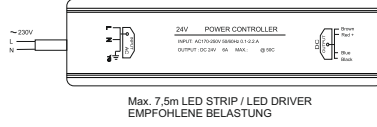

LED TRANSFORMATOR 100W - 24V