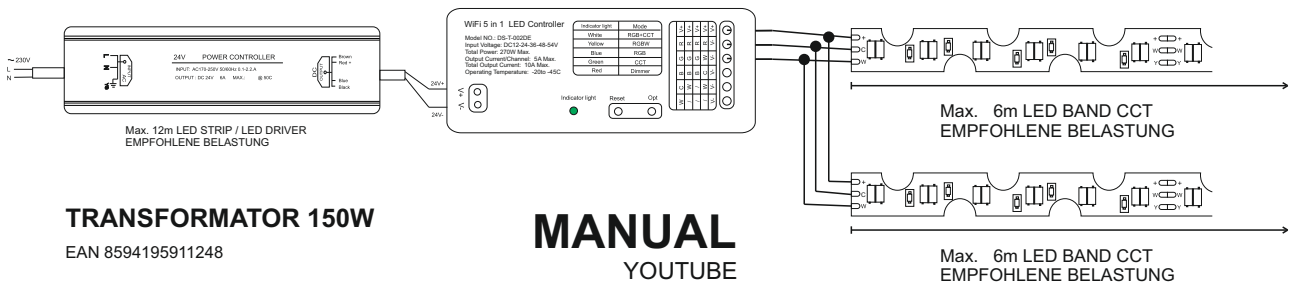

LED BAND CCT - 12W / 24V (1m)

TRANSFORMATOR 100W

EAN 8594195911231

LED TRANSFORMATOR 100W - 24V

LED CONTROLLER WIFI TUYA

LED BAND CCT - 12W / 24V (1m)

TRANSFORMATOR 150W

EAN 8594195911248