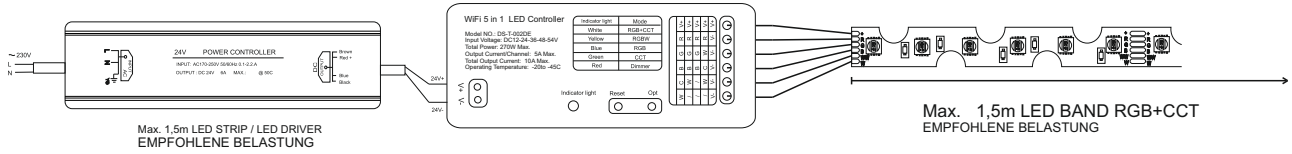

EAN 8594195911248

LED CONTROLLER WIFI TUYA

EAN 8594195911262

MANUAL
YOUTUBE

LED BAND RGB CCT 20W / 24V - S TYPE

LED TRANSFORMATOR 36W - 24V

LED CONTROLLER WIFI TUYA

LED BAND RGB CCT - 20W / 24V (1m)