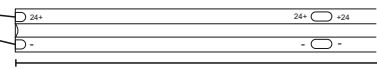

LED BAND COB - 12W / 24V (1m)

Max. 2,5m LED BAND COB
EMPFOHLENE BELASTUNG

TRANSFORMATOR 36W

EAN 8594195911217