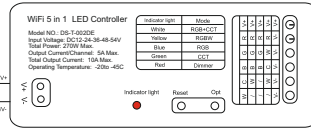

LED CONTROLLER WIFI TUYA