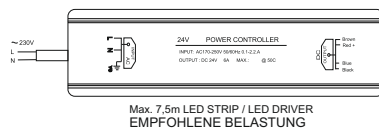

TRANSFORMATOR 36W

EAN 8594195911217

LED TRANSFORMATOR 60W - 24V