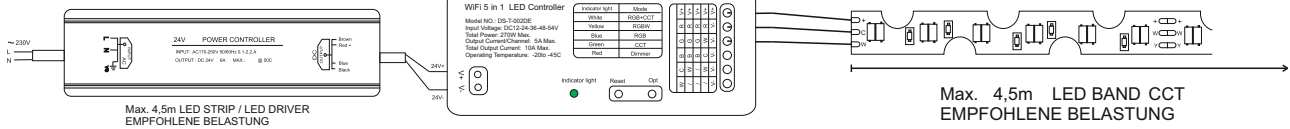

LED TRANSFORMATOR 60W - 24V

LED CONTROLLER WIFI TUYA

LED BAND CCT - 12W / 24V (1m)

TRANSFORMATOR 60W

EAN 8594195911224