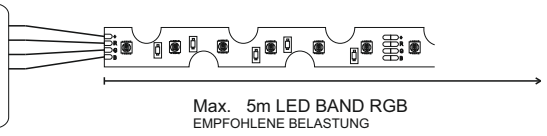

LED CONTROLLER WIFI TUYA

EAN 8594195911262

MANUAL
YOUTUBE

LED BAND RGB 7W / 24V - S TYPE

EAN 8594195911132

LED TRANSFORMATOR 36W - 24V

LED CONTROLLER WIFI TUYA

LED BAND RGB - 7W / 24V (1m)