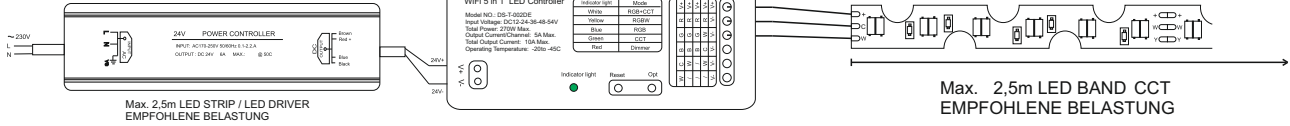

LED CONTROLLER WIFI TUYA

EAN 8594195911262

Max. 5,5m LED BAND COB
EMPFOHLENE BELASTUNG

LED BAND CCT 12W / 24V - S TYPE

LED TRANSFORMATOR 36W - 24V

LED CONTROLLER WIFI TUYA

LED BAND CCT - 12W / 24V (1m)

TRANSFORMATOR 36W